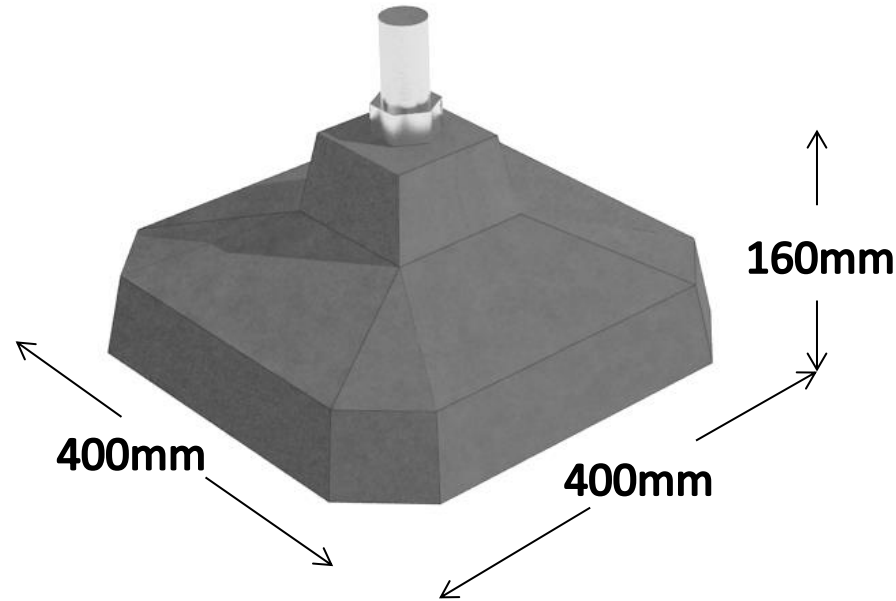

EasyPad Data
Max Vertical Load 2.5 tonnes
Self Weight 20 kgs

Ideal for lightweight buildings under 20 m².

- Log Cabins
- Garden Studios
- Timber framed Garden Rooms
- Camping Pods